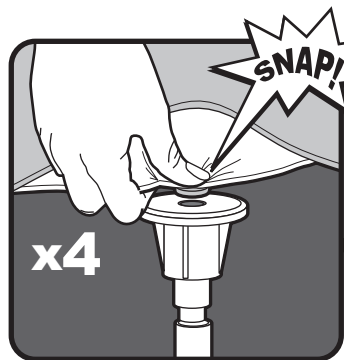

Customized Wagon

- Full canopy
- Toit amovible complet
- Toldo completo

The Original Little Red Wagon™ - Since 1917

1

306793 (x1)
306792 (x1)

2

3

A

B

C

D